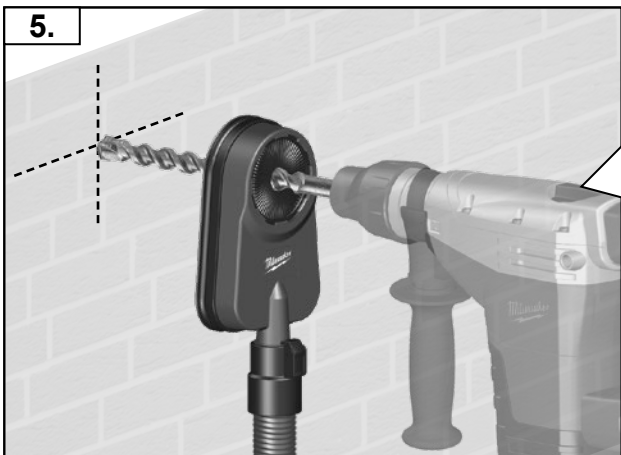

4.

Start

5.

6.

4931 4485 65

4931 4485 64