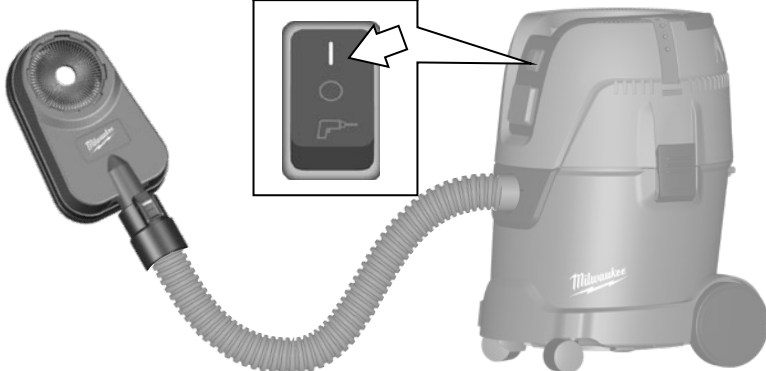

4.

Start

5.

6.

4931 4485 65

4931 4485 64