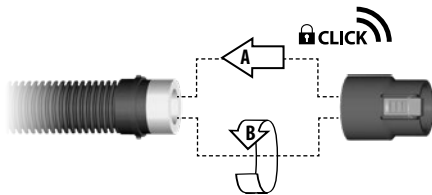

原始的指南

1.

Ø max
72 mm

Ø 32 - 72 mm

2.

A	AS 2-250	4931 4472 95
B	AS 300 / 500	4931 4472 94

3.

CLICK