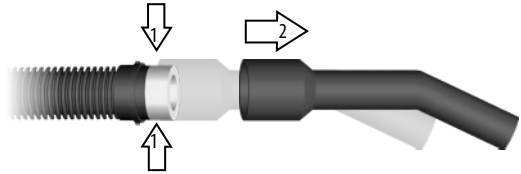

原始的指南

1.

Ø max
72 mm

Ø 32 - 72 mm

2.

A	AS 2-250	4931 4472 95
B	AS 300 / 500	4931 4472 94

3.

CLICK